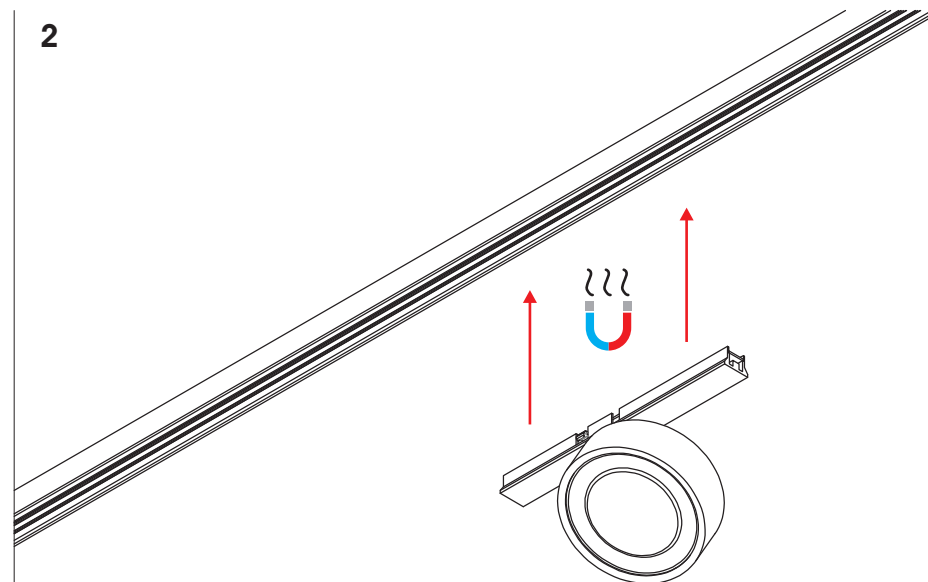

NANO SPOT RD 7W

Installation Manual

1

Attention
Switch off the main power.

2

3

Attention
Don't slide the luminaire on the track.

4