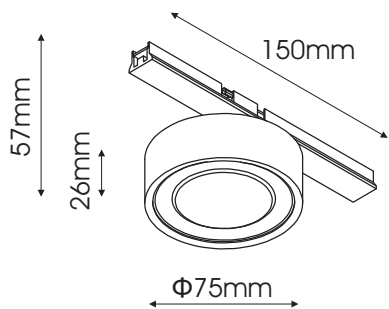

NANO SPOT RD 7W

Installation Manual

1

Attention
Switch off the main power.

2

3

Attention
Don't slide the luminaire on the track.

4