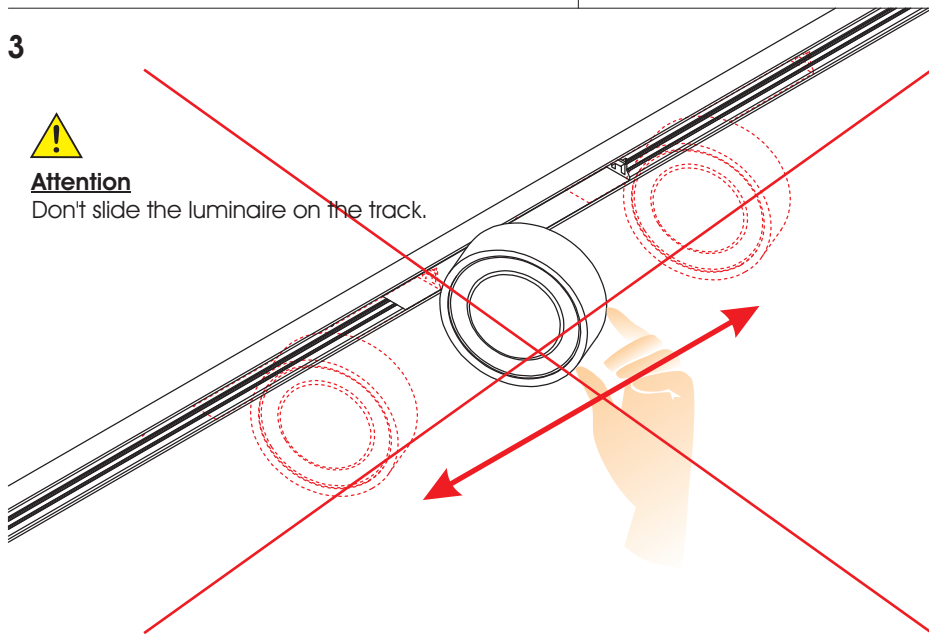

NANO SPOT RD 7W

Installation Manual

1

Attention
Switch off the main power.

2

3

Attention
Don't slide the luminaire on the track.

4